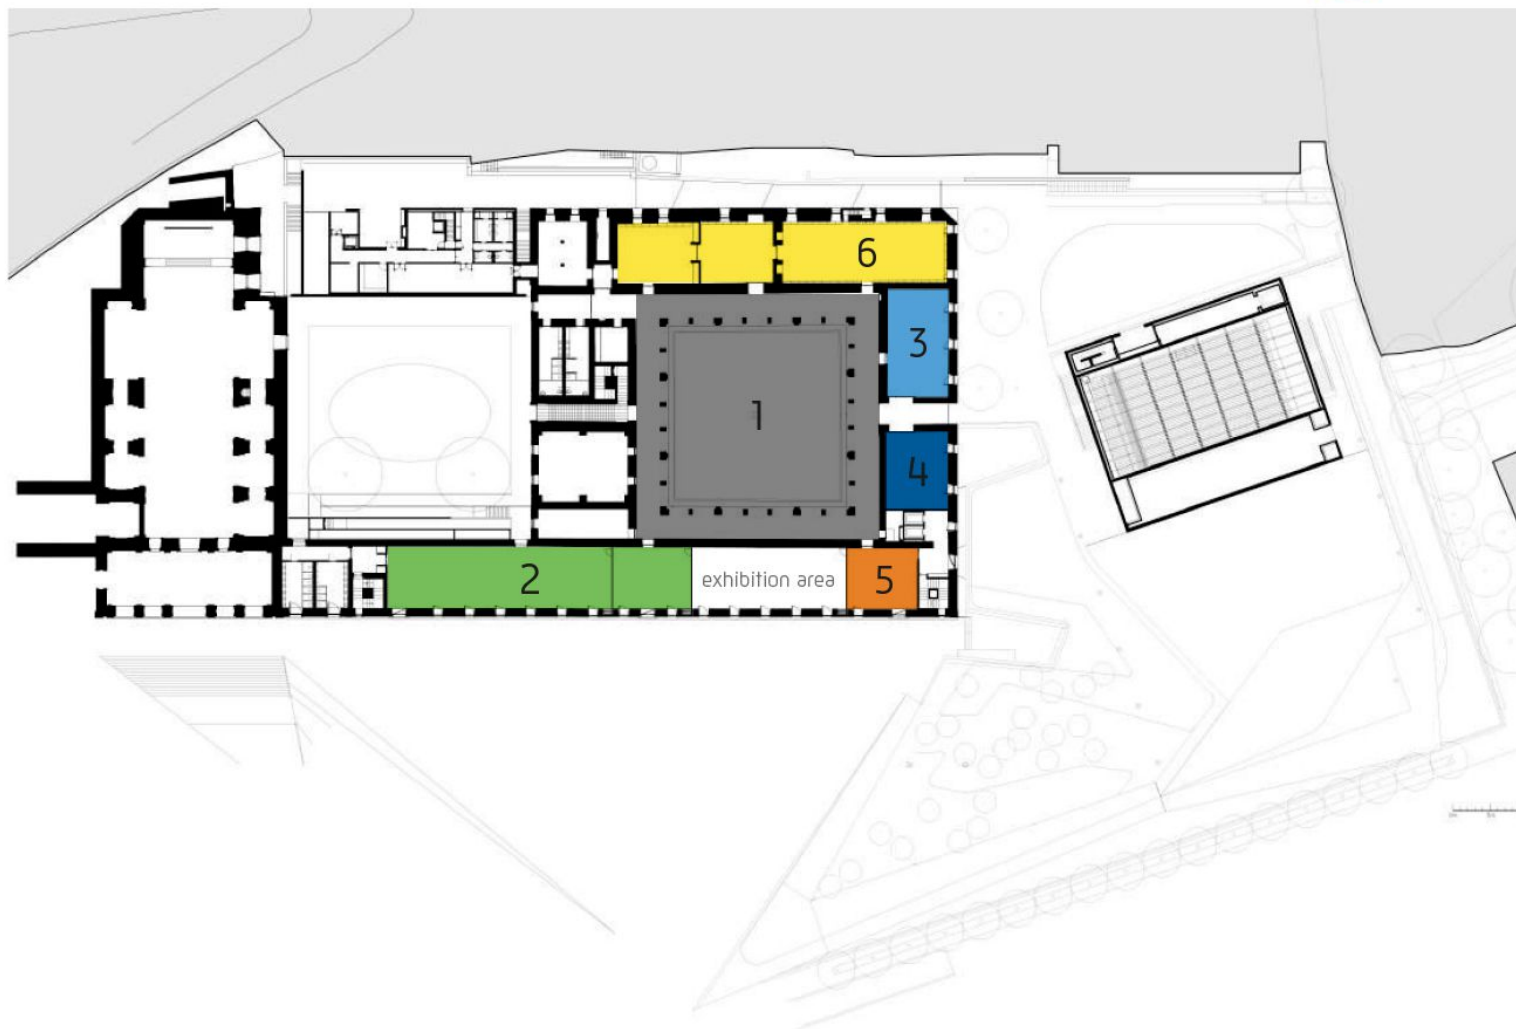

## GROUND FLOOR

- 1 - Main Entrance
- 2 - Speakers room
- 3 - Welcome Desk
- 4 - Old Church

## FLOOR -1

- 5 - Grande Auditório [Auditorium]
- 6 - Press room

## 1<sup>st</sup> FLOOR • SPACES

### 1<sup>st</sup> FLOOR

- 1 - Cloister
- 2 - Sala Aeminium (Room C1A)
- 3 - Sala Inês de Castro (Room C1E)
- 4 - Sala D. Pedro (Room C1F)
- 5 - Information Desk | Slide Desk
- 6 - Catering Room